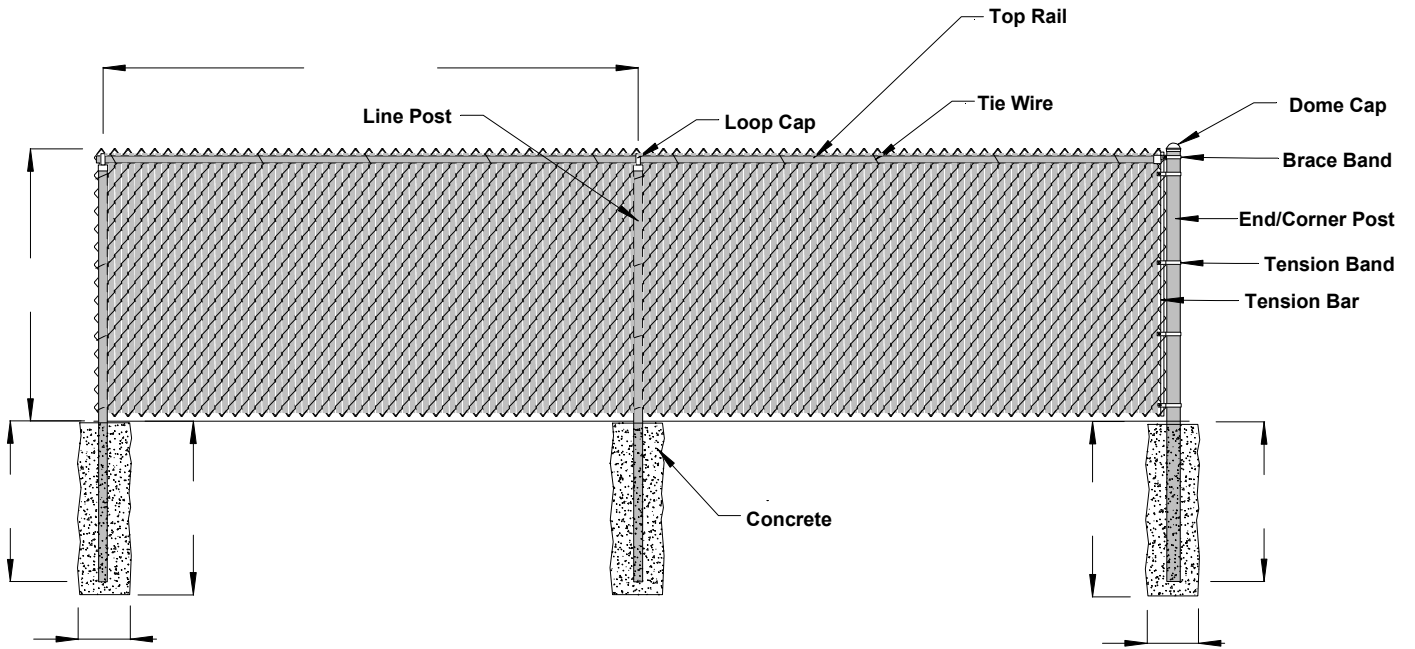

Chainlink Fence Detail 4' - 6' Chain Link with Privacy slats

Project:	
Site Location:	Date:
Submitted by:	Drawing # CL-48